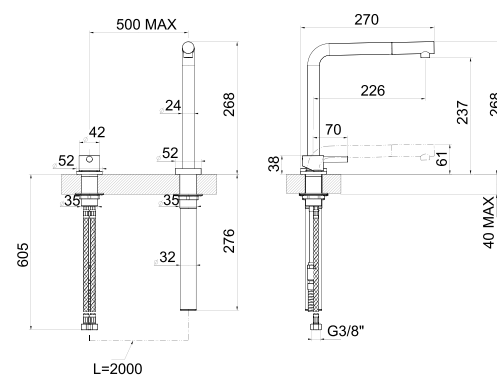

Finishing	Inox Brushed
Swivel angle	360°
Installation hole	Ø 35 mm
Cartridge	ceramic disc
Spray	flexible with magnet

Cod. **SS 02724**

ELEMENT

40

Finishing	Inox Brushed
Swivel angle	360°
Installation hole	Ø 35 mm
Cartridge	ceramic disc
Spray	extractable

Cod. **SS 02721**

ATHOM COPPER BRONZE

43

Finishing	PVD copper bronze
Swivel angle	180°
Installation hole	Ø 35 mm
Cartridge	ceramic disc
Spray	extractable

Cod. **SS 02722**

ATHOM PALE GOLD

44

Finishing	PVD pale gold
Swivel angle	180°
Installation hole	Ø 35 mm
Cartridge	ceramic disc
Spray	extractable

Cod. **SS 02723**

CIRCLE

45

Finishing	Inox Brushed
Swivel angle	360°
Installation hole	Ø 35 mm
Cartridge	ceramic disc
Spray	extractable

Cod. **SS 02700**

UBER

46

Material	Stainless steel AISI 304
Finishing	Brushed
Swivel angle	360°
Installation hole	Ø 35 mm
Cartridge	ceramic disc