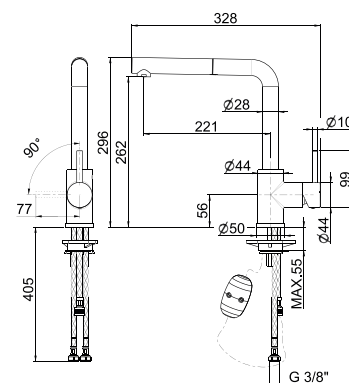

Finishing	Inox Brushed
Swivel angle	360°
Installation hole	Ø 35 mm
Cartridge	ceramic disc
Spray	flexible with magnet

Cod. **SS 02724**

ELEMENT

40

Finishing	Inox Brushed
Swivel angle	360°
Installation hole	Ø 35 mm
Cartridge	ceramic disc
Spray	extractable

Cod. **SS 02721**

ATHOM COPPER BRONZE

43

Finishing	PVD copper bronze
Swivel angle	180°
Installation hole	Ø 35 mm
Cartridge	ceramic disc
Spray	extractable

Cod. **SS 02722**

ATHOM PALE GOLD

44

Finishing	PVD pale gold
Swivel angle	180°
Installation hole	Ø 35 mm
Cartridge	ceramic disc
Spray	extractable

Cod. **SS 02723**

CIRCLE

45

Finishing	Inox Brushed
Swivel angle	360°
Installation hole	Ø 35 mm
Cartridge	ceramic disc
Spray	extractable

Cod. **SS 02700**

UBER

46

Material	Stainless steel AISI 304
Finishing	Brushed
Swivel angle	360°
Installation hole	Ø 35 mm
Cartridge	ceramic disc