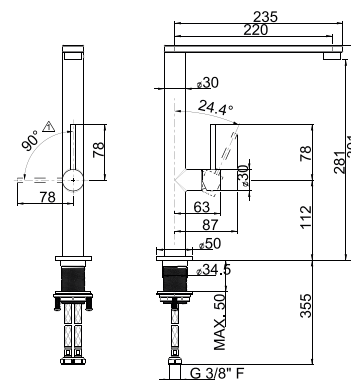

Cod. **SS 02723**

CIRCLE

45

Finishing	Inox Brushed
Swivel angle	360°
Installation hole	Ø 35 mm
Cartridge	ceramic disc
Spray	extractable

Cod. **SS 02700**

UBER

46

Material	Stainless steel AISI 304
Finishing	Brushed
Swivel angle	360°
Installation hole	Ø 35 mm
Cartridge	ceramic disc

Cod. **SS 02720**

VERTIGO

47

Finishing	Inox Brushed
Swivel angle	360°
Installation hole	Ø 35 mm
Cartridge	ceramic disc

Cod. **SS 01164**

ARTINOX

Disclaimer

Each product in this catalog is manufactured in compliance to current regulations and CE directives.