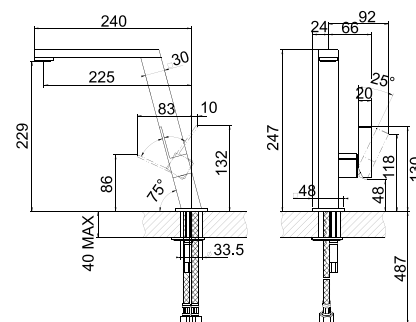

Cod. **SS 02723**

CIRCLE

45

Finishing	Inox Brushed
Swivel angle	360°
Installation hole	Ø 35 mm
Cartridge	ceramic disc
Spray	extractable

Cod. **SS 02700**

UBER

46

Material	Stainless steel AISI 304
Finishing	Brushed
Swivel angle	360°
Installation hole	Ø 35 mm
Cartridge	ceramic disc

Cod. **SS 02720**

VERTIGO

47

Finishing	Inox Brushed
Swivel angle	360°
Installation hole	Ø 35 mm
Cartridge	ceramic disc

Cod. **SS 01164**

ARTINOX

Disclaimer

Each product in this catalog is manufactured in compliance to current regulations and CE directives.