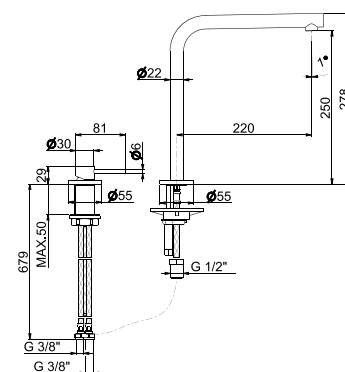

Finishing	Matte black
Swivel angle	360°
Installation hole	Ø 35 mm
Cartridge	ceramic disc
Spray	extractable