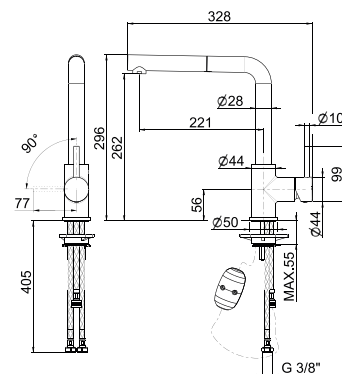

Finishing	PVD copper bronze
Swivel angle	180°
Installation hole	Ø 35 mm
Cartridge	ceramic disc
Spray	extractable