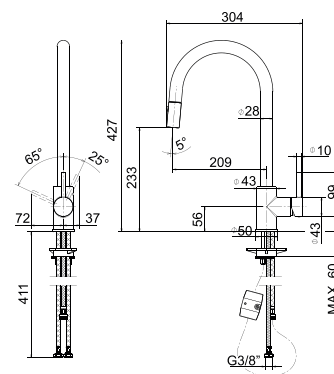

TAPS AND MIXERS

ARTINOX

LOFT

38

Material	Stainless steel AISI 304
Finishing	Brushed
Swivel angle	180°
Installation hole	Ø 35 mm
Cartridge	ceramic disc
Spray	extractable

Cod. **SS 02726**

HERO

39

Finishing	Inox Brushed
Swivel angle	360°
Installation hole	Ø 35 mm
Cartridge	ceramic disc
Spray	flexible with magnet

Cod. **SS 02724**

ELEMENT

40

Finishing	Inox Brushed
Swivel angle	360°
Installation hole	Ø 35 mm
Cartridge	ceramic disc
Spray	extractable

Cod. **SS 02721**

ATHOM COPPER BRONZE

43

Finishing	PVD copper bronze
Swivel angle	180°
Installation hole	Ø 35 mm
Cartridge	ceramic disc
Spray	extractable

Cod. **SS 02722**

ATHOM PALE GOLD

44

Finishing	PVD pale gold
Swivel angle	180°
Installation hole	Ø 35 mm
Cartridge	ceramic disc
Spray	extractable

Cod. **SS 02723**

CIRCLE

45

Finishing	Inox Brushed
Swivel angle	360°
Installation hole	Ø 35 mm
Cartridge	ceramic disc
Spray	extractable

Cod. **SS 02700**

UBER

46

Material	Stainless steel AISI 304
Finishing	Brushed
Swivel angle	360°
Installation hole	Ø 35 mm
Cartridge	ceramic disc