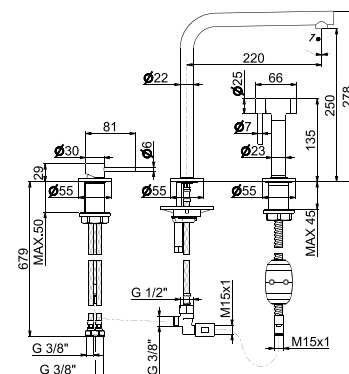

Finishing	Inox Brushed
Swivel angle	360°
Installation hole	Ø 35 mm
Cartridge	ceramic disc
Spray	flexible with magnet

Cod. **SS 02724**

ELEMENT

40

Finishing	Inox Brushed
Swivel angle	360°
Installation hole	Ø 35 mm
Cartridge	ceramic disc
Spray	extractable

Cod. **SS 02725**

ERGO MATTE BLACK

41

Finishing	Matte black
Swivel angle	360°
Installation hole	Ø 35 mm
Cartridge	ceramic disc
Spray	extractable

Cod. **SS 02727**

ATHOM GUN METAL

42

Finishing	PVD gun metal
Swivel angle	180°
Installation hole	Ø 35 mm
Cartridge	ceramic disc
Spray	extractable

Cod. **SS 02721**

ATHOM COPPER BRONZE

43

Finishing	PVD copper bronze
Swivel angle	180°
Installation hole	Ø 35 mm
Cartridge	ceramic disc
Spray	extractable

Cod. **SS 02722**

ATHOM PALE GOLD

44

Finishing	PVD pale gold
Swivel angle	180°
Installation hole	Ø 35 mm
Cartridge	ceramic disc
Spray	extractable

Cod. **SS 02723**

CIRCLE

45

Finishing	Inox Brushed
Swivel angle	360°
Installation hole	Ø 35 mm
Cartridge	ceramic disc
Spray	extractable

Cod. **SS 02700**

UBER

46

Material	Stainless steel AISI 304
Finishing	Brushed
Swivel angle	360°
Installation hole	Ø 35 mm
Cartridge	ceramic disc