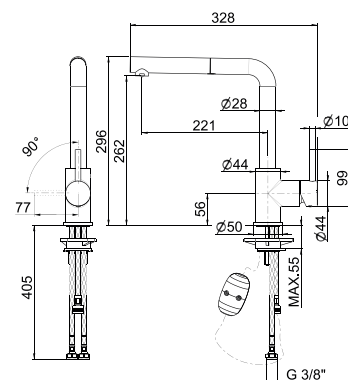

Finishing	PVD gun metal
Swivel angle	180°
Installation hole	Ø 35 mm
Cartridge	ceramic disc
Spray	extractable