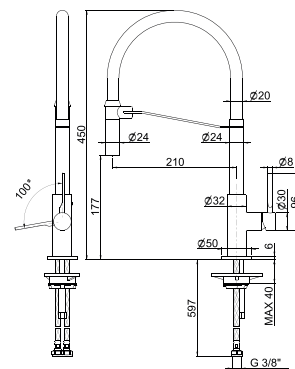

TAPS AND MIXERS

ARTINOX

LOFT

38

Material	Stainless steel AISI 304
Finishing	Brushed
Swivel angle	180°
Installation hole	Ø 35 mm
Cartridge	ceramic disc
Spray	extractable

Cod. **SS 02726**

HERO

39

Finishing	Inox Brushed
Swivel angle	360°
Installation hole	Ø 35 mm
Cartridge	ceramic disc
Spray	flexible with magnet

Cod. **SS 02724**

ELEMENT

40

Finishing	Inox Brushed
Swivel angle	360°
Installation hole	Ø 35 mm
Cartridge	ceramic disc
Spray	extractable

Cod. **SS 02721**

ATHOM COPPER BRONZE

43

Finishing	PVD copper bronze
Swivel angle	180°
Installation hole	Ø 35 mm
Cartridge	ceramic disc
Spray	extractable

Cod. **SS 02722**

ATHOM PALE GOLD

44

Finishing	PVD pale gold
Swivel angle	180°
Installation hole	Ø 35 mm
Cartridge	ceramic disc
Spray	extractable

Cod. **SS 02723**

CIRCLE

45

Finishing	Inox Brushed
Swivel angle	360°
Installation hole	Ø 35 mm
Cartridge	ceramic disc
Spray	extractable

Cod. **SS 02700**

UBER

46

Material	Stainless steel AISI 304
Finishing	Brushed
Swivel angle	360°
Installation hole	Ø 35 mm
Cartridge	ceramic disc